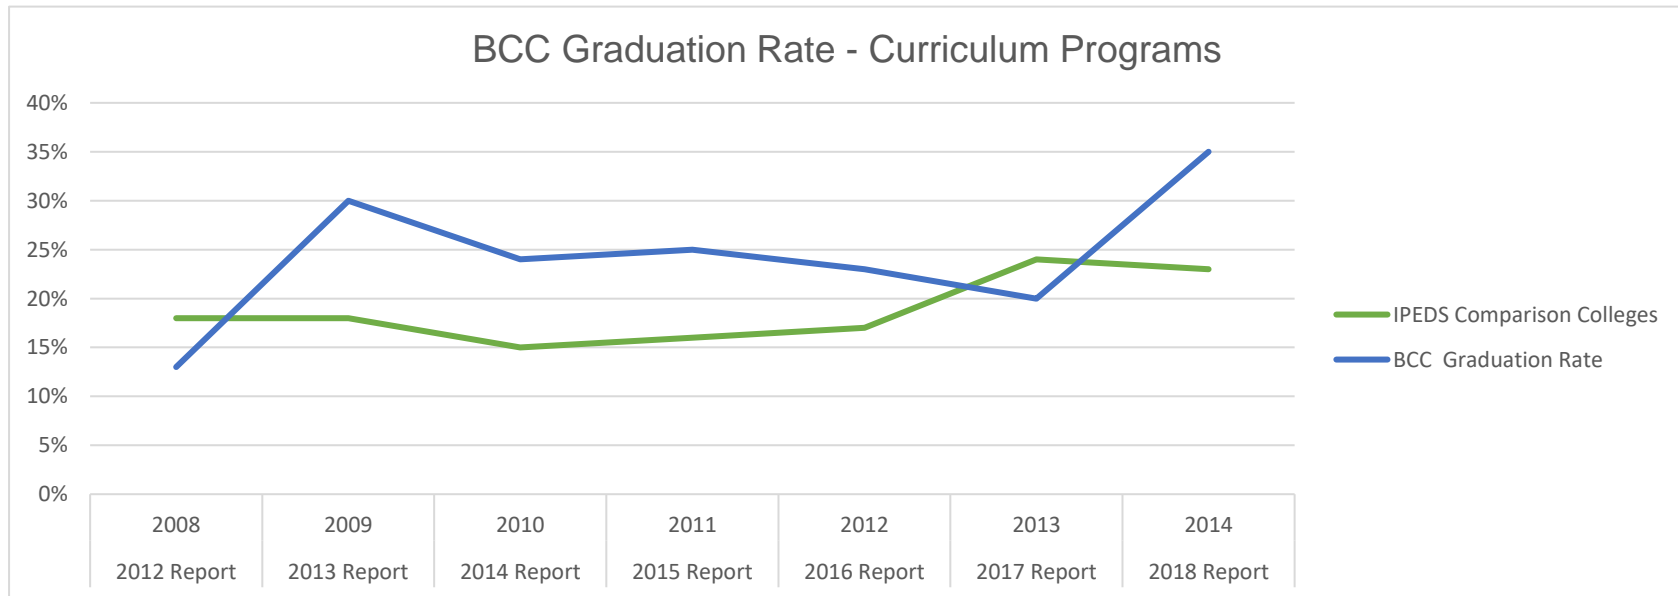

BCC Graduation Rates *

Year of IPEDS Feedback Report	Cohort Year	BCC Graduation Rate	IPEDS Comparison Colleges
2012 Report	2008	13%	18%
2013 Report	2009	30%	18%
2014 Report	2010	24%	15%
2015 Report	2011	25%	16%
2016 Report	2012	23%	17%
2017 Report	2013	20%	24%
2018 Report	2014	35%	23%

* As reported in the IPEDS Feedback Reports

Three Average - 26%

Three Average - 21%

** Graduation Rates are determined by calculating the number of first time students completing their program within 150 percent of the normal time of completion.